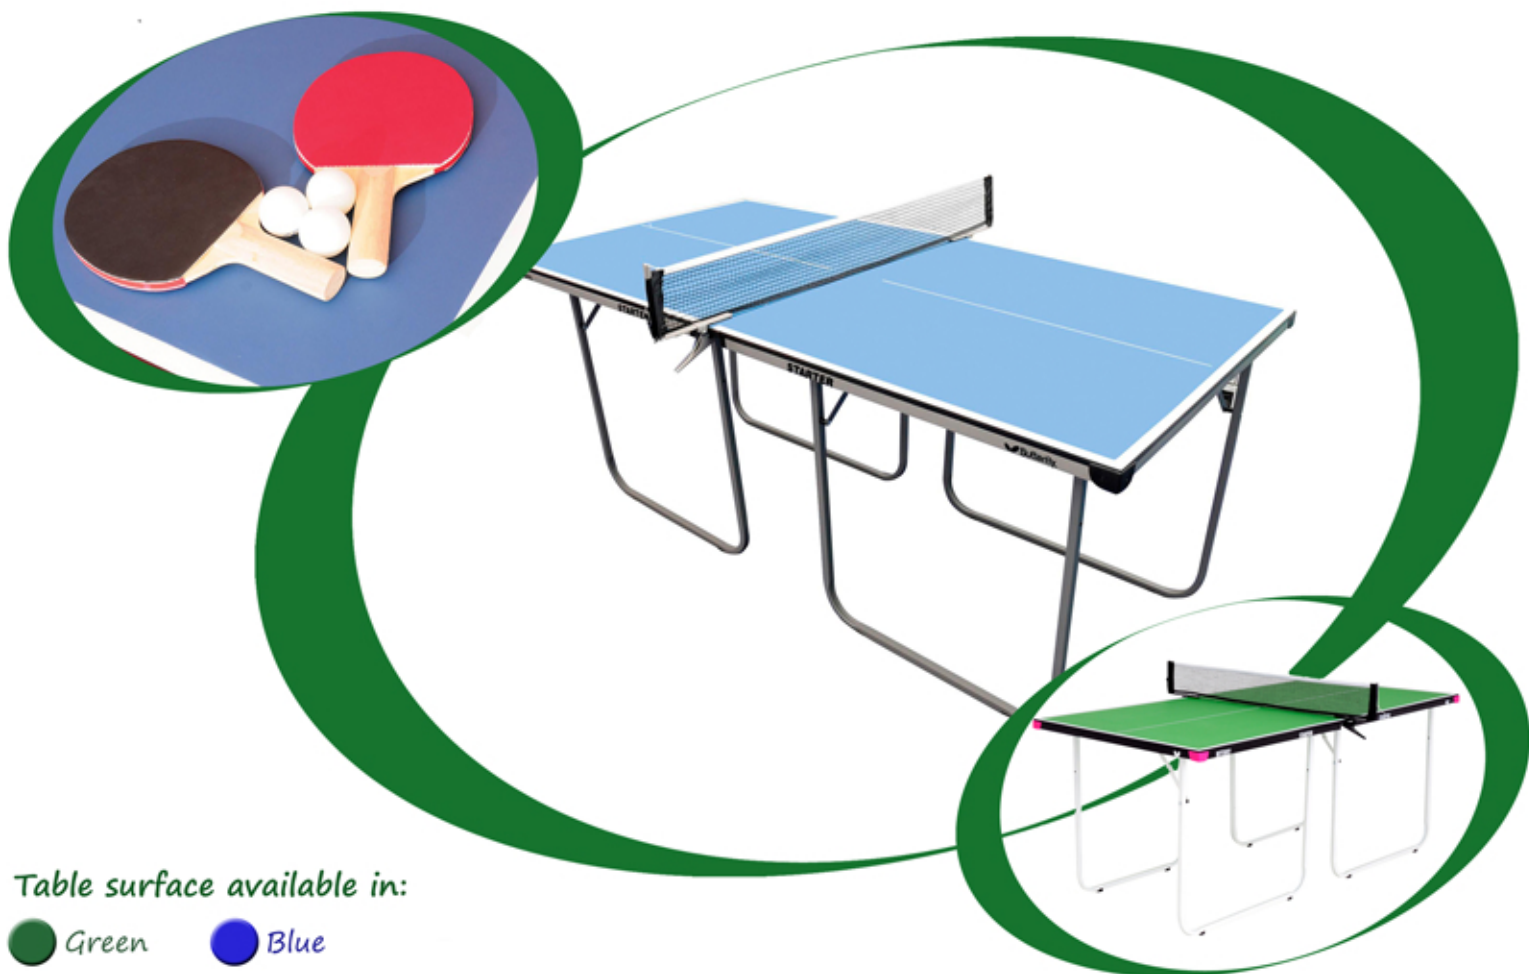

## Butterfly Starter 6'x3' Indoor

Table surface available in:

The Butterfly 6 x 3 starter table is a smaller, cheaper alternative to the Junior tables. At 2' 6" high it's the same height as a regulation sized table, but at 6 foot long x 3 foot wide it is 3 foot shorter and 2 foot narrower than a full sized table. The package includes a net and post set, 2 bats and 3 balls (albeit very basic bats and balls). If your budget and room size allows we would recommend a larger table as they are easier and more fun to play on. If you don't have room for a full-size table (which requires 17' x 11' as a comfortable play area) we would suggest looking at the Butterfly 3/4 Junior which 6'9" x 3' 9"

Table size: 183cm (l) x 92cm (w) x 76cm (h) (6' x 3' x 2'4")  
 Minimum play area: (14' x 8'), guideline only  
 Storage size: 92cm high x 92cm wide x 7.5cm deep  
 Weight: 23kg / Packaged weight: 25kg

FREE: 2 x reverse sponge bats  
 FREE: 3 x Balls

- Tension adjuster on net
- Suitable for indoor use only
- Metal undercarriage and frame
- Two wheels on each half for easy movement
- 12mm compressed particle wood playing surface
- Two separate halves with folding legs for compact storage
- Assembly: None Required